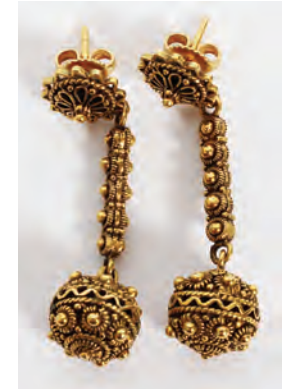

1281
14KT YELLOW GOLD & QUARTZ EARRINGS, PAIR: $300/500