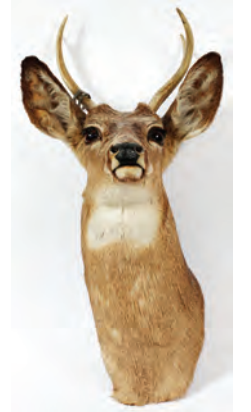

0492

DEER WALL MOUNT 4-POINT ANTLERS 1 H 26" W 12": $50/100