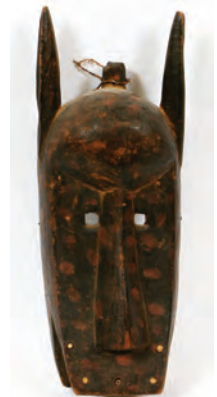

0117
AFRICAN, CARVED WOOD,
CEREMONIAL MASKS, 3 PCS., H
11" - 17", W 6" - 9": \$150/200

0108
AFRICAN TRIBAL CARVED
WOOD MASK, H 11 1/2": \$300/500

0111
AFRICAN CARVED TRIBAL
MASK, H 21 1/2": \$100/200

0114
AFRICAN CARVED TRIBAL
MASK, H 11 1/2" W 6": \$100/200