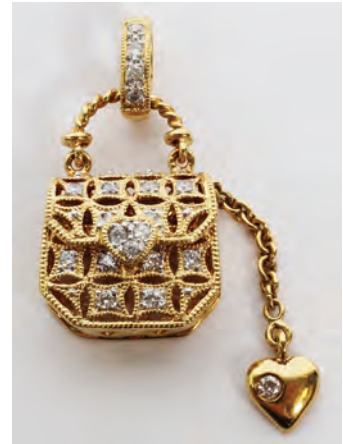

0316

GIA 18KT WHITE GOLD, 1.36CT FANCY YELLOW BROWN DIAMOND RING, 6.9GR: \$8,000/10,000

0321

14KT YELLOW GOLD, 1.50CT NATURAL SAPPHIRE & DIAMOND RING, 4.7GR: \$800/1,200

0325

CHINESE GOLD PANDA COIN PENDANT, 1984: \$300/400

0317

18KT WHITE GOLD, .24CT DIAMOND, LADIES COIL WRAP RING, 15.5GR: \$2,000/2,500

0322

14KT WHITE & YELLOW GOLD, 9.00CT SEMI PRECIOUS STONE TWO TONED BRACELET, 22.7GR: \$2,000/2,500

0326

18 KT GOLD AND DIAMOND PURSE PENDANT H 1": \$300/400