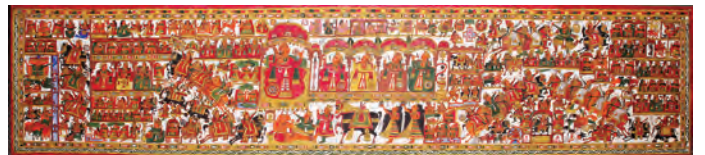

2264

INDIA INK AND OIL ON LINEN 26" X 9' 7" MUGHAL SCENE: $200/400