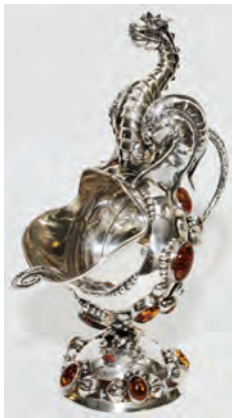

1483
BALTIC AMBER AND SILVER
MINIATURES, 5 PIECES, H 2"-3
1/2": \$100/200

1484
POLISH MINIATURE, SILVER
& AMBER, COFFEE URN &
TABLE, 2 PIECES: \$100/150

1485
POLISH SILVER & BALTIC
AMBER MINIATURE CARRIAG-
ES, FOUR, L 2 3/4"-3": \$100/200