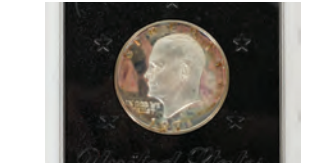

0462

UNITED STATES COINS 1869-OVER (675): \$75/300

0463

U.S. COINS & PAPER CURRENCY 1846- (96) +: \$100/300

0464

U.S./CANADA PRESTIGE PRF COIN SETS 24: \$100/300

0465

U. S. \$1.00 EAGLE MOON LANDING 1971-S WITH ORIGINAL CASE. 1-SET W 5" L 7": \$75/125