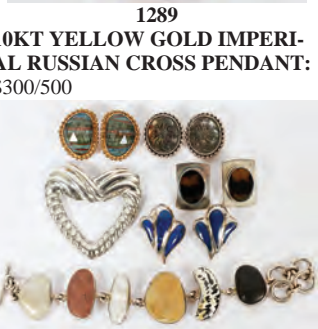

1289
10KT YELLOW GOLD IMPERIAL
RUSSIAN CROSS PENDANT:
$300/500