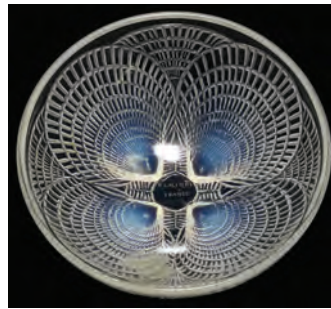

1094
LENOX 'MOONSPUN' PORCE-
LAIN DINNER SET, 41 PIECES:
$200/400