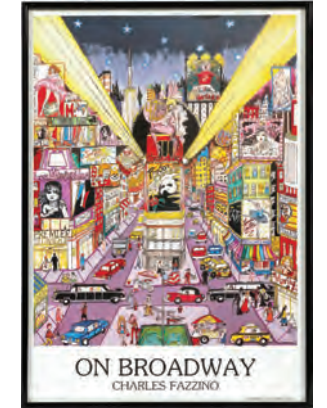

2302
CHARLES FAZZINO, 3-DIMENSIONAL POSTER, C. 1992, H 34", W 24", "NEW YORK, NEW YORK": $200/300