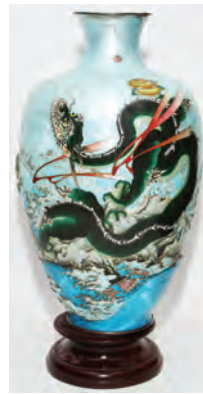

1296
TURKISH WOOL RUG, 8' 0" X 3'
5": $500/700