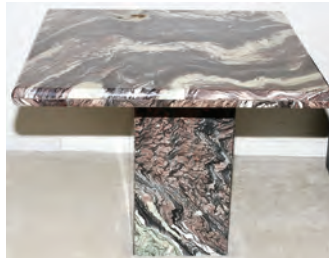

0077
ANTIQUE AMERICAN TABLE/
BENCH AND SIX CHAIRS H 28"
L 54" D 34": \$300/400

0078
ANTIQUE AMERICAN PINE,
DRY SINK H 41" L 40" D 16":
\$100/200

0079
ANTIQUE AMERICAN CANDLE
TABLE: \$75/150

0080
TANZANIAN CARVED WOOD
KUDU FIGURE H 45" L 24" D
16": \$100/300

0081
WOOD TABLE AND CHAIRS
FIVE PIECES H 30" L 48" D 30":
\$150/250

0082
OAK TWO PIECE, FIVE DRAW-
ER OAK OFFICERS CHEST H
37" W 36": \$100/200

0083
DROP LEAF TABLE H 29" L 48"
D 41": \$150/300

0084
MID-CENTURY MODERN
OVAL DINING TABLE AND
SIX CHAIRS H 29" L 70" D 44":
\$300/500

0085
ITALIAN MARBLE LAMP
TABLES [MODERN], PAIR, H 22"
L 28" D 28": \$250/500

0086
ITALIAN MARBLE PEDESTAL
COFFEE TABLE [MODERN] H
22" L 39" D 39": \$300/400

0087
ITALIAN MARBLE PEDESTAL
COFFEE TABLE [MODERN] H
16" L 55" D 27": \$350/450