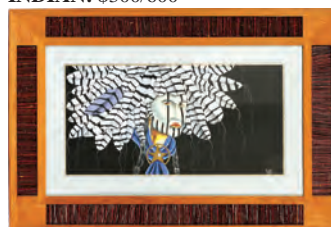

2281
MOUNTAIN KIOWA, WATER-COLOR H 12" W 29" AMERICAN INDIAN: $300/600