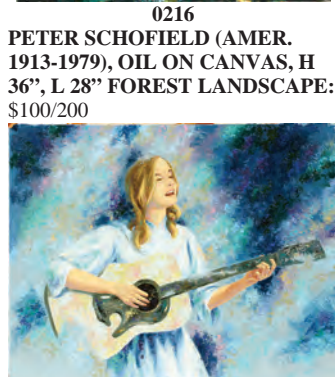

0216
PETER SCHOFIELD (AMER. 1913-1979), OIL ON CANVAS, H 36", L 28" FOREST LANDSCAPE: $100/200