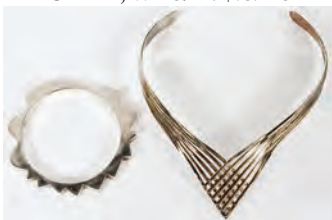

1495
DANISH MODERN STERLING
BANGLE BRACELET & SILVER
COLLAR: $75/125