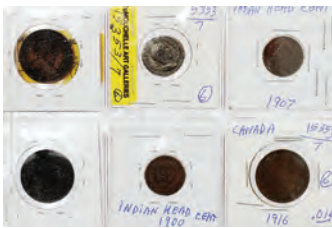

0428
ASIA MINOR, CANADA, U.S.,
INDIAN HEAD .01C COINS 1900-
1916 (6): $25/75