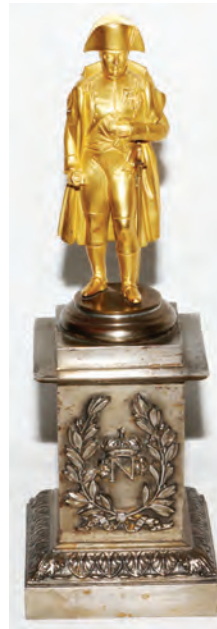

0100

PETTIT POINTE COURTING COUPLE WITH CUPIDS, C 1910, H 32", W 35": \$100/200

0101

ENGLISH COLORED WAX MINIATURE PORTRAIT, 19TH C., H 7" W 6": \$200/300

0102

GILT BRONZE FIGURE OF NAPOLEON, H 13": \$150/300