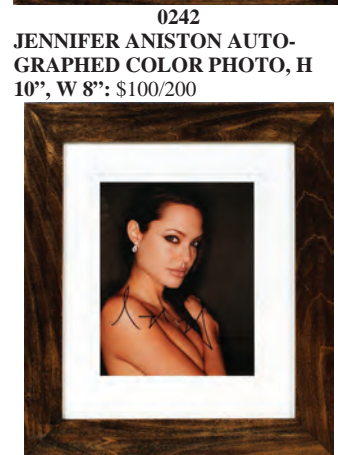

0242

JENNIFER ANISTON AUTO-
GRAPHED COLOR PHOTO, H
10", W 8": \$100/200

0234

NATUZZI' ITALIAN, GREEN
LEATHER OTTOMAN, LATE
20 TH C., H 15", W 24", L 24":
\$150/300

0239

TENNESSEE WILLIAMS
SIGNED CHECK AND BLACK
AND WHITE PHOTOGRAVURE,
C1948, H 16", W 9": \$125/175