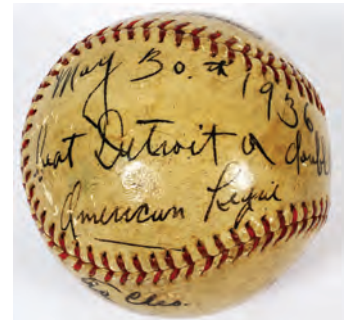

0254
BENITO MUSSOLINI AND VIT-
TORIOE MANUELE III (KING
OF ITALY), SIGNED DOCU-
MENT, UNFRAMED, 10/1/25, H
14: \$150/250

0255
DETROIT TIGERS HISTORY
COLLECTION, C1886-2013 3100
+ PCS.(57, 3-RING BINDERS):
\$3,500/4,500