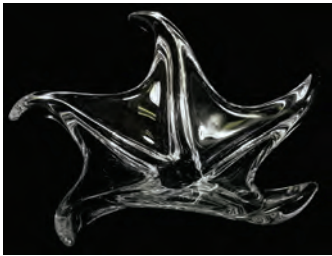

1156
DAUM, FRENCH CRYSTAL VASE, H 8", W 3 3/4": \$200/300

1157
DAUM, FRENCH CRYSTAL
FREE-FORM BOWL, H 5", DIA 15
1/2": \$200/300

1158
DAUM, FRENCH CRYSTAL
CANDLESTICKS, SET OF
THREE, H 5 1/2"-9": \$150/250