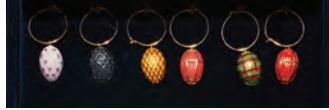

1285
FABERGE ENAMELED GILT METAL WINE CHARMS, SET OF SIX, ENCASED: $50/75