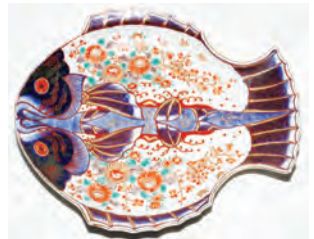

0346
ENGLISH IRONSTONE PLAT-
TERS & PITCHER, 19TH C.,
FOUR, H 7" L 9 3/4"-11": \$100/200

0347
ENGLISH STONEWARE PLAT-
TERS, EARLY-MID 19TH C.,
FOUR, L 10"-12": \$200/400

0348
JAPANESE IMARI PORCELAIN
PLATES, C. 1950, SIX, DIA 7 1/2"-
9 1/2": \$75/150

0349
JAPANESE IMARI PORCE-
LAIN PLATES, EARLY 20TH C.,
THREE, DIA 8 1/2": \$100/150

0350
JAPANESE IMARI PORCELAIN
PLATES, THREE, DIA 6" - 9":
\$100/200

0351
JAPANESE IMARI FISH FORM
PLATTER, L 11 1/2": \$100/150