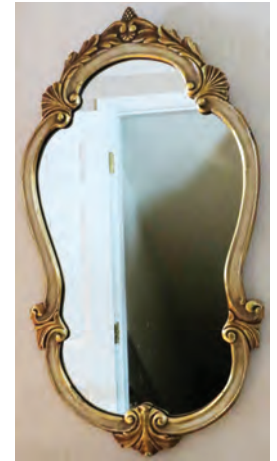

1446
EASTLAKE SIDE TABLE, H 30",
L 22", D 30": \$150/250

1451
EBONY & GOLD TONE TWO-
DRAWER DESK, H 30", L 47", D
22": \$200/450

1455
LADY'S PARLOR CHAIR, MID-
LATE 20TH C., H 34": \$75/125

1459
GILT WOOD WALL MIRROR,
32" X 18": \$150/200