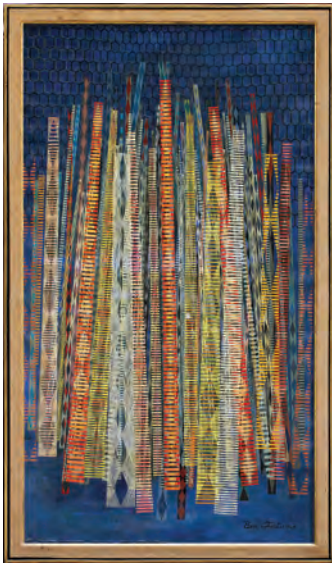

2290
BEN FORTUNA OIL ON CANVAS
H 60" W 34" "MAGIC FOREST":
$100/200