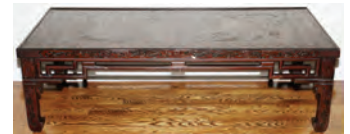

0366
MID-CENTURY MODERN, TABLE, ROUND BRASS TOP, WOOD SPIDER LEG BASE, DIA 30" (BRASS TOP): \$100/300

0367
CHINESE STYLE LOW TABLE, H 21" L 32": \$75/150

0368
CHINESE STYLE DRAGON AND LION INCISED DESIGN, COFFEE TABLE, H 11", W 24", L 51": \$150/250