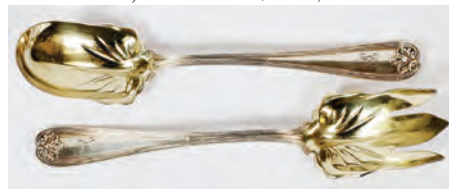

WALLACE 'SIR CHRISTOPHER' STERLING FLATWARE, 38 PIECES: $800/1,200

1015

TIFFANY & CO. 'COLONIAL' STERLING TWO-PIECE SALAD SET, C. 1900, L 10": $250/350