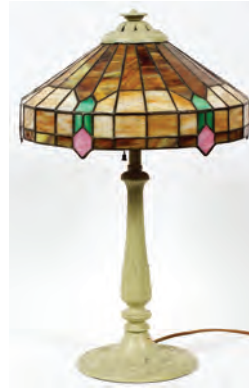

PATINATED METAL AND CONCAVE STAIN GLASS LAMP, H 22", DIA 17": $150/300

0203