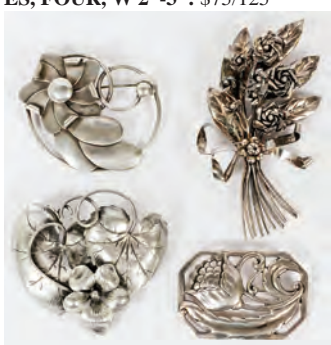

1499
STERLING FLOWER BROOCHES,
FOUR, L 1 1/2"-4": $75/125