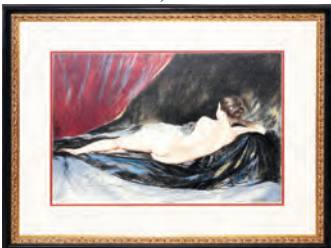

2405
B. KENT, MODERN COLOR LITHOGRAPH, H 16", W 22" IMAGE, "VENUS REVISITED": $50/75