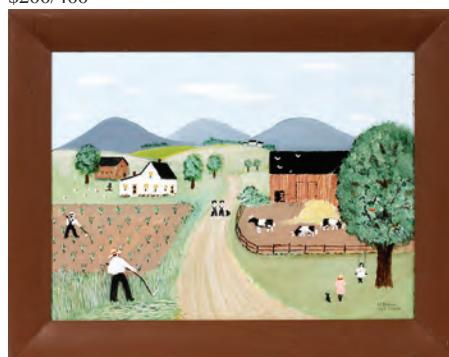

2188
HAROLD BEYER OIL ON MASONITE, 1985,
FARM LANDSCAPE: $200/400