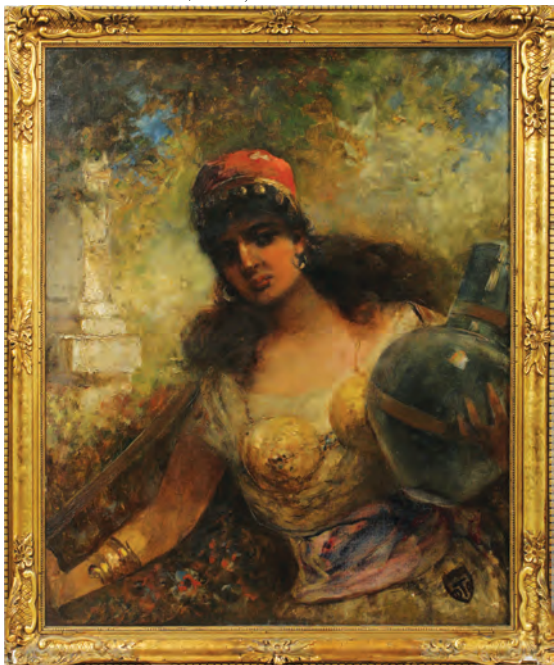

2015
FRANCOISE ADNET [FR, B. 1924], OIL ON CANVAS, H 30", W 45", WOMAN AT TABLE: \$1,000/2,000

2016
FRANCOISE ADNET [FR, B. 1924], OIL ON CANVAS, H 31" W 38", GIRL AT TABLE: \$800/1,500

2017
DOUGLAS ARTHUR TEED OIL ON MASONITE, H 42", L 32": \$2,000/3,000