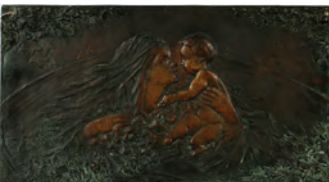

2420
CHINESE SILK APPLIQUE, H
36", W 23", SEATED EMPEROR:
\$150/300

2421
BRONZE WALL PLAQUE, H 12",
L 23", "MOTHER AND CHILD
WITH ROSES": \$50/75

2422
AFTER AUGUSTE MOREAU,
BRONZE SCULPTURE, GIRL
BLOWING KISS, H 17": \$75/150