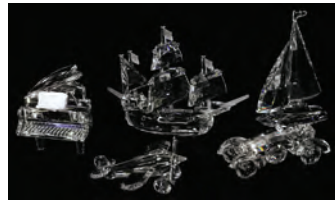

0321
SWAROVSKI CRYSTAL FIGU-
RINES, 5 PCS, L 3"-4 1/2": $75/125